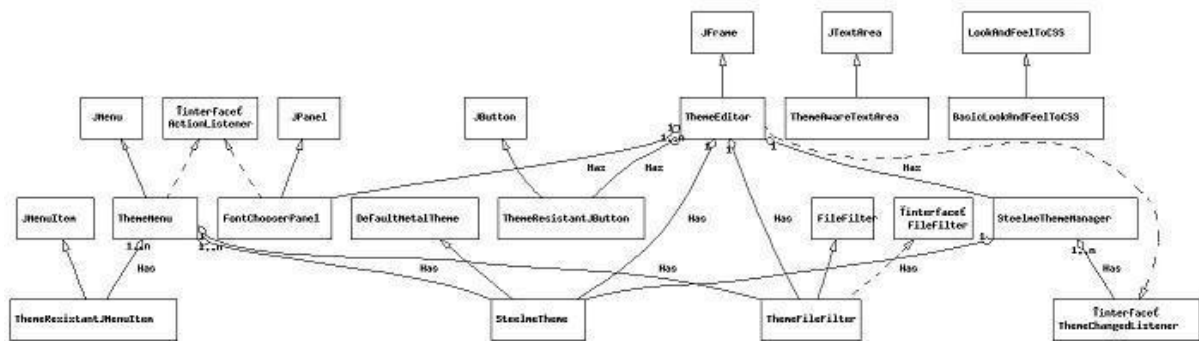

# steelme UML Diagram

## 1. steelme UML Diagram

Here's a UML diagram describing the basic relations between classes in the package.

It looks much more complicated than it really is, because ThemeEditor uses so many of the classes.

steelme UML Diagram